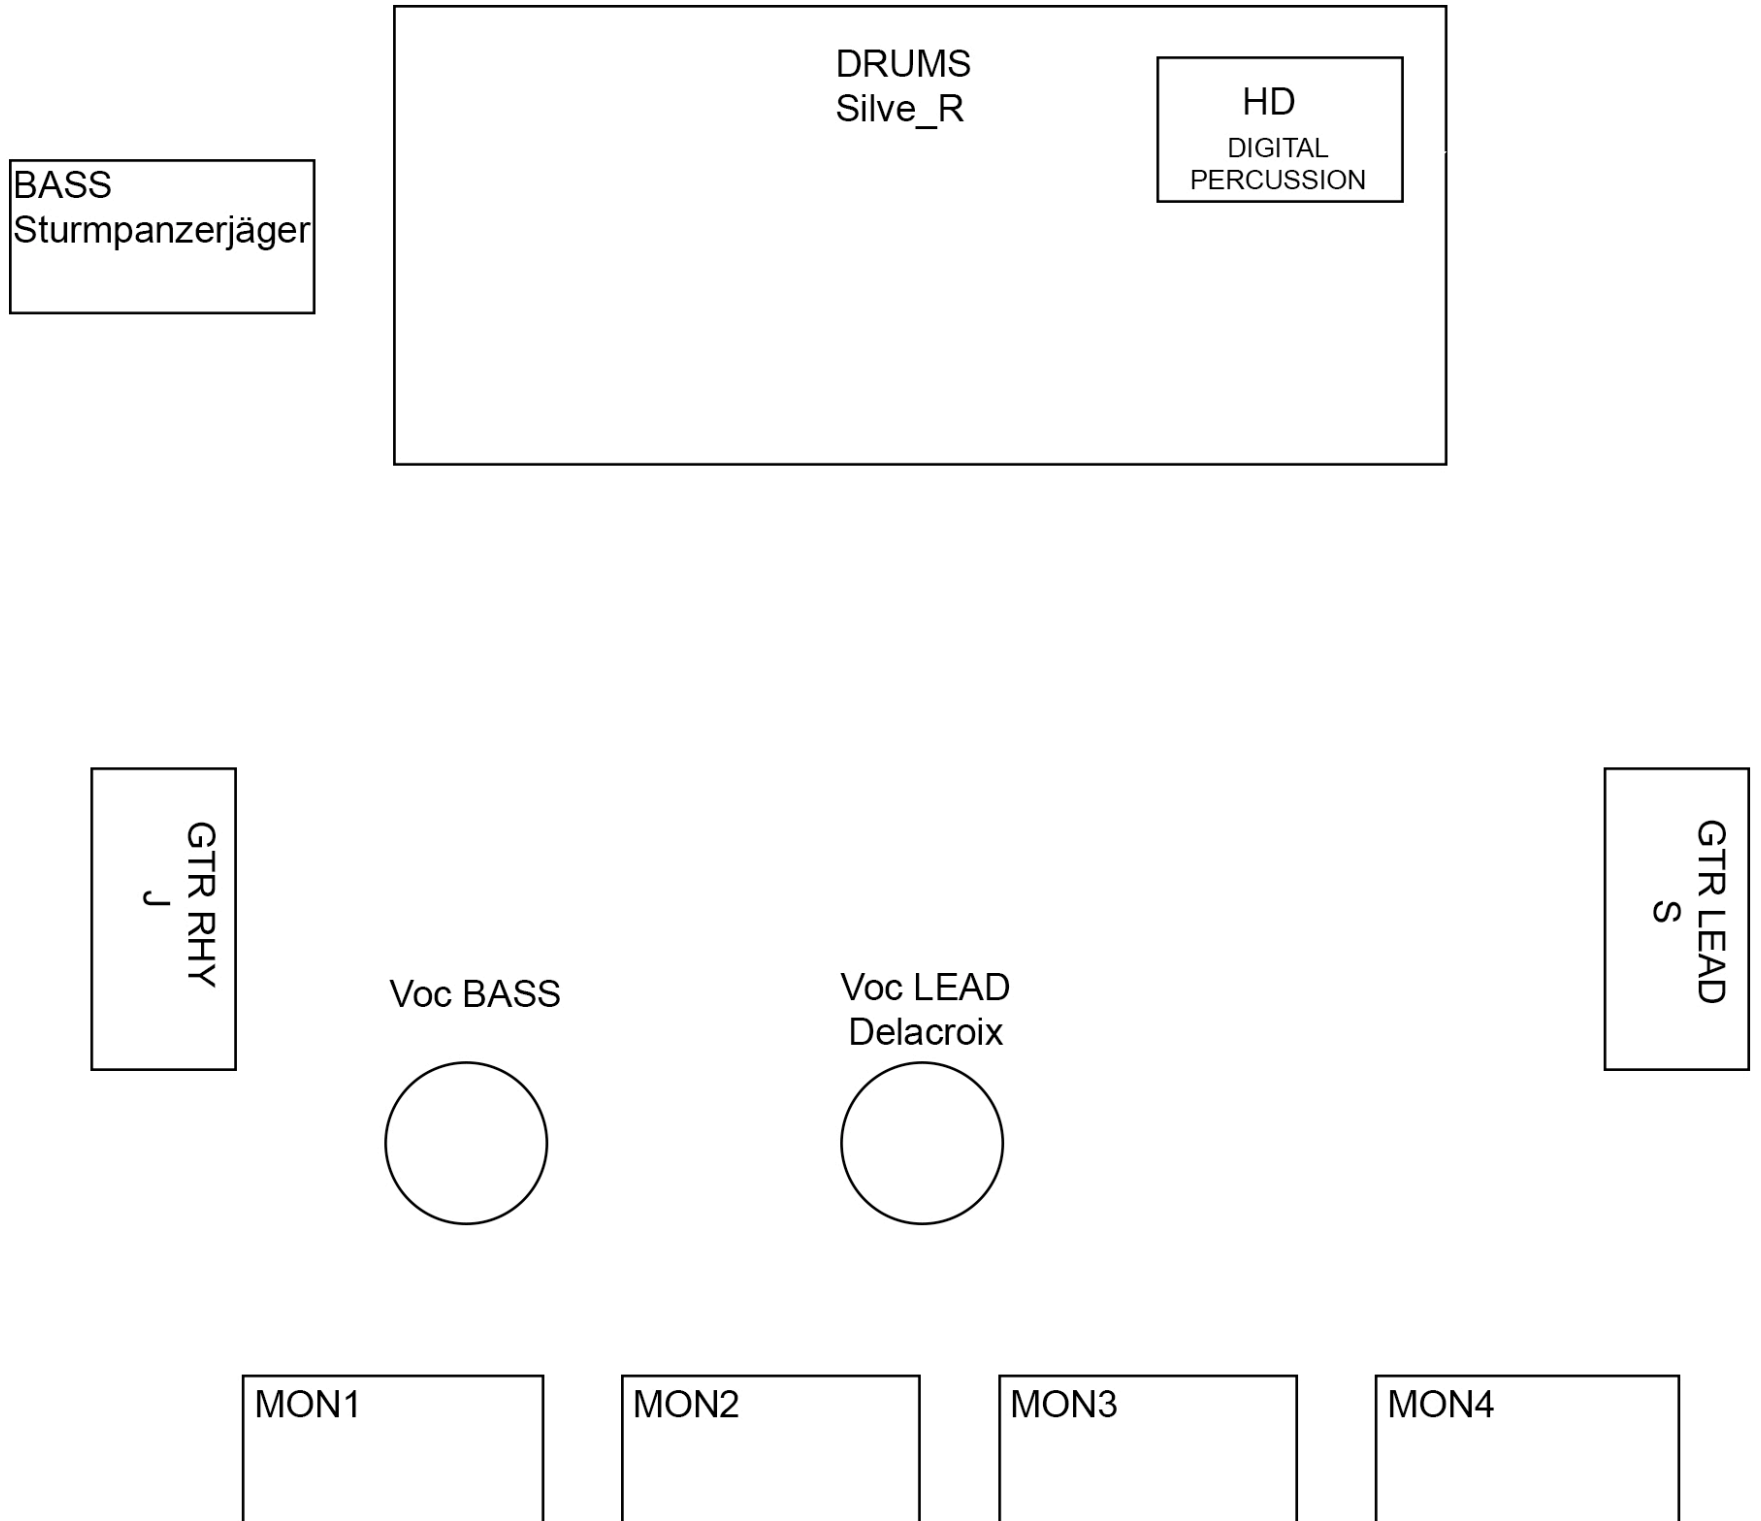

PROJECTSILENCE STAGE MAP

Channel	Instrument	Mic/D.I
1	Digital perc	DI
2	Digital perc	DI
3	Snare	Beta56A*
4	Tom1	Beta56A*
5	Tom2	Beta56A*
6	FL tom L	Beta56A*
7	FL tom R	Beta56A*
8	Hihat R	Cond
9	Hihat L	Cond
10	OH R	Cond
11	OH L	Cond
12	GTR RHY	SM57 or E906
13	GTR LEAD	Sm57 or E906
14	BASS	XLR/Spare D.I Preamp D-I output
15	Voc LEAD	BLX24/SM58
16	Voc BASS	SM58
17	HD	XLR L
18	HD	XLR R